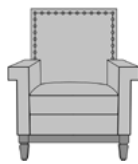

GAN1B1A
34.5W 31D 40.5H
25AH