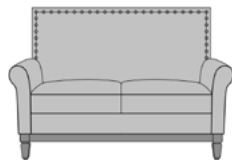

## Lounge

Kwalu's Gandino Collection includes a lounge chair and love seat positioned on formal legs with a solid high squared back framed in decorative nail head trim. Choose elegant squared arms, which have the option of being capped or not, or scrolled arms and piping on the arms, base and seat.

### Statement of Line

**GAN1A1A**  
34.5W 31D 40.5H  
25AH

**GAN1B1A**  
34.5W 31D 40.5H  
25AH

**GAN1C1A**  
34.5W 31D 40.5H  
25AH

**GAN2A1A**  
58.5W 31D 40.5H  
25AH

**GAN2B1A**  
58.5W 31D 40.5H  
25AH