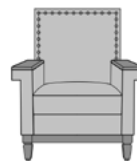

GAN1C1A
34.5W 31D 40.5H
25AH